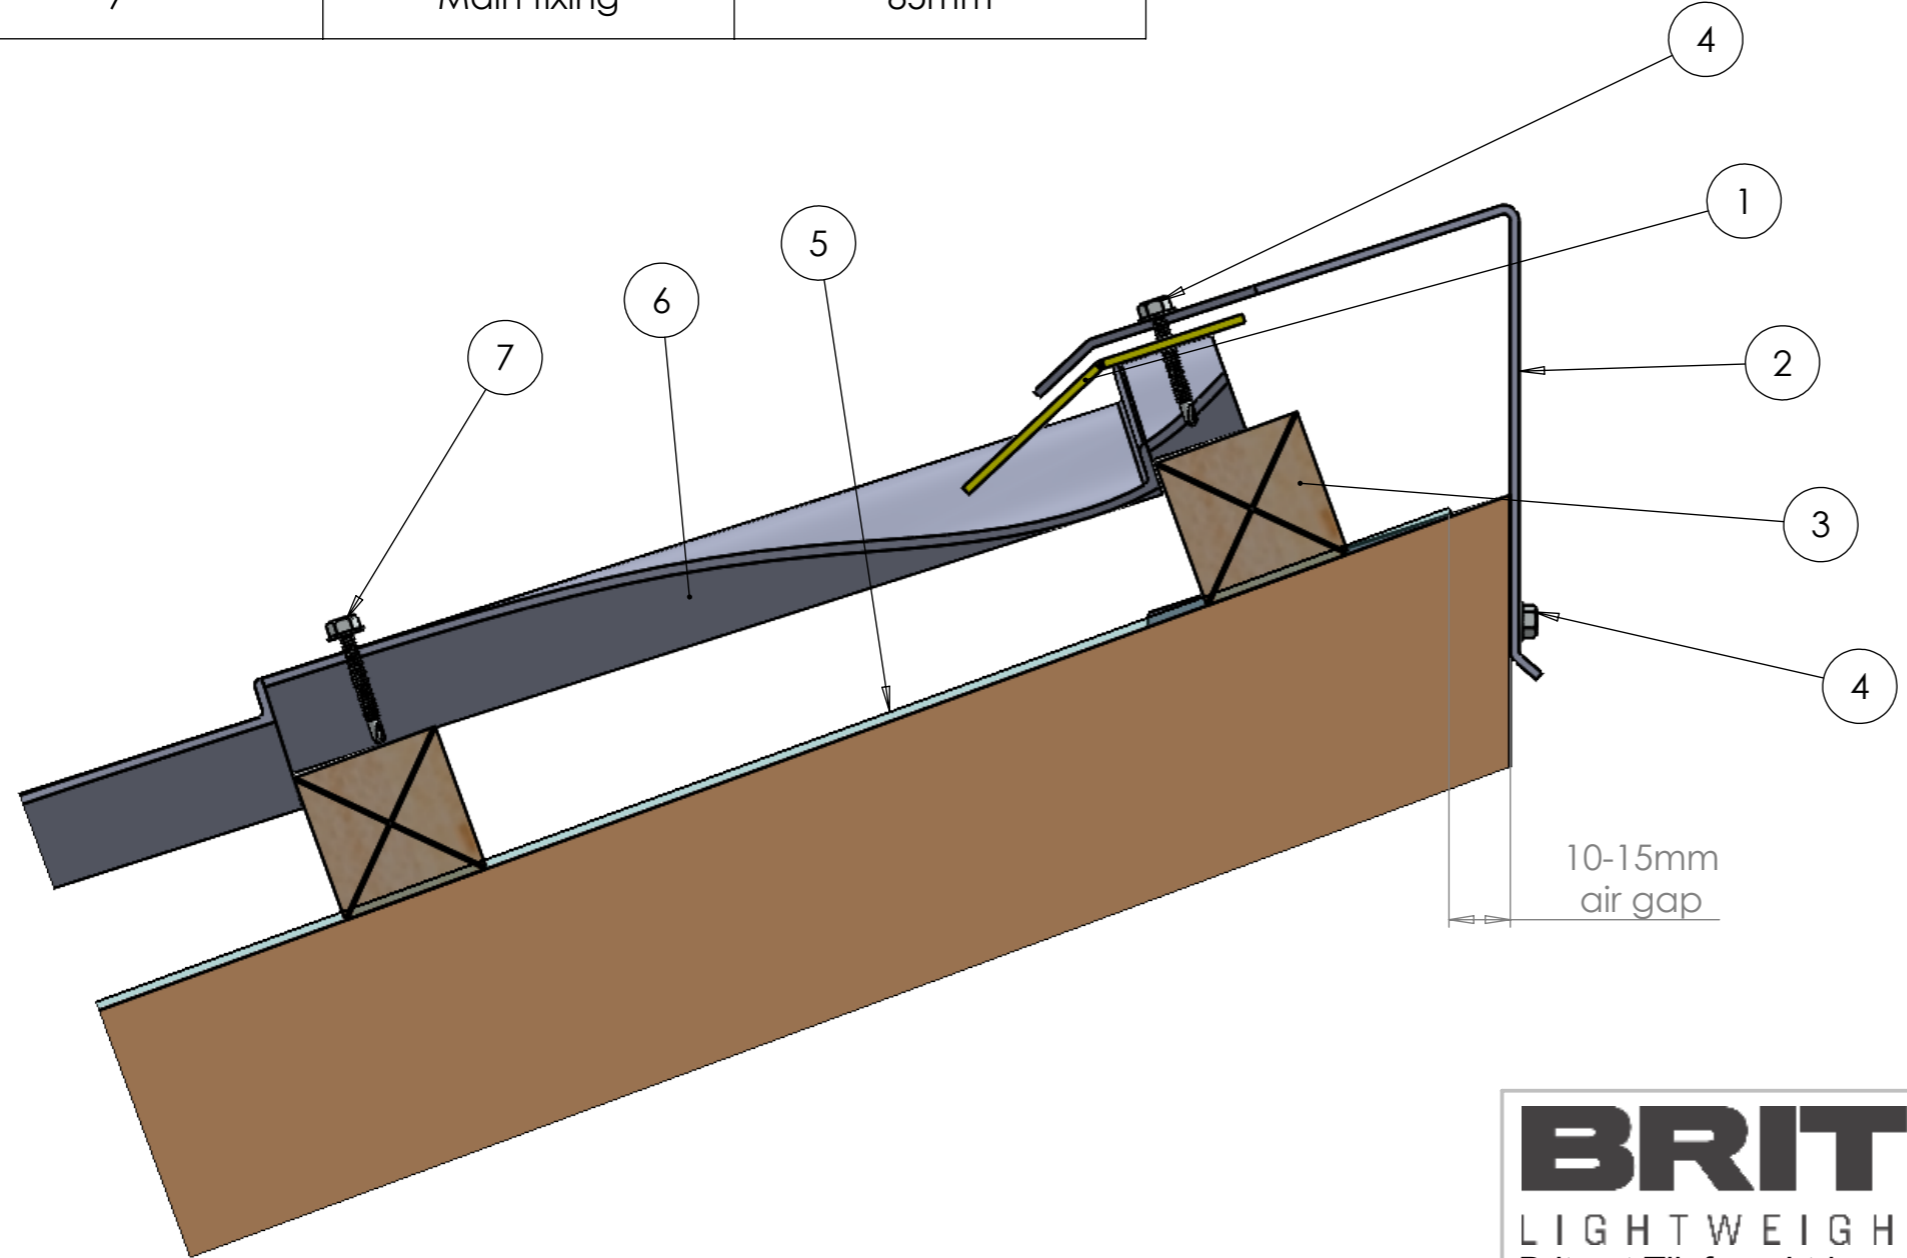

ITEM	DESCRIPTION	DETAIL
1	Comb filler	
2	Mono ridge flashing	
3	Sheet batten	50x50mm
4	Stitcher	35mm
5	Membrane	
6	Pantile 2000	
7	Main fixing	85mm

BRITMET
 LIGHTWEIGHT ROOFING
 Britmet Tileform Ltd
 Kingfisher House, Unit 17
 Overthorpe Road, Banbury, OX16 4SX

DO NOT SCALE DRAWING	REVISION
TITLE: Pantile 2000 Typ. Mono ridge detail.	
DWG NO. P2-MRidge-01-A	
SCALE:DNS	SHEET 1 OF 1

NAME	DATE	MATERIAL:
DRAWN		
CHK'D		

A3