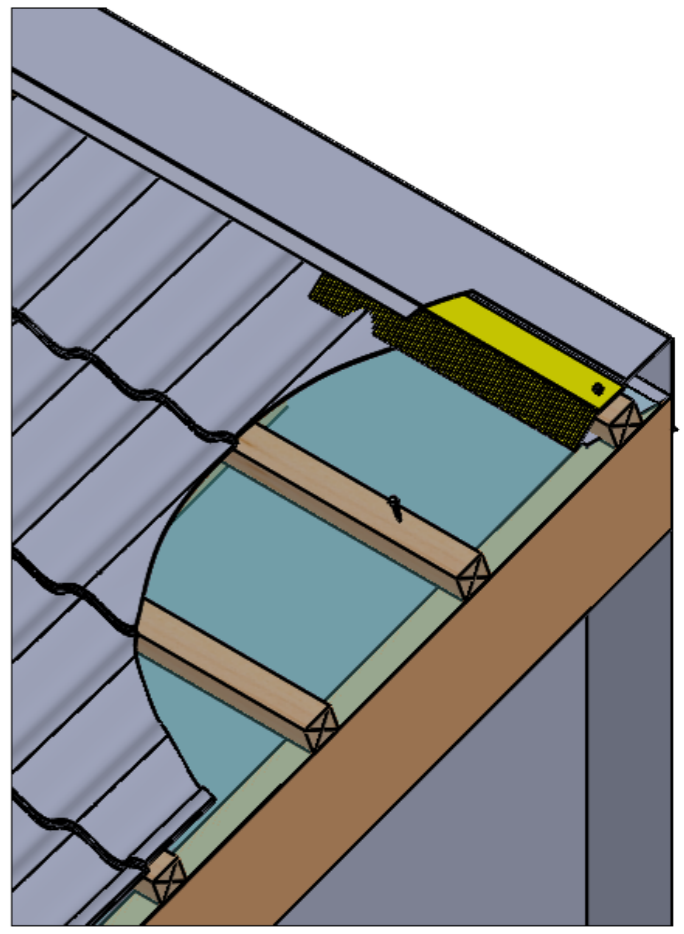

ITEM	DESCRIPTION	DETAIL
1	Comb filler	
2	Mono ridge flashing	
3	Sheet batten	50x50mm
4	Stitcher	35mm
5	Membrane	
6	Pantile 2000	
7	Main fixing	85mm

BRITMET
 LIGHTWEIGHT ROOFING
 Britmet Tileform Ltd
 Kingfisher House, Unit 17
 Overthorpe Road, Banbury, OX16 4SX

DO NOT SCALE DRAWING	REVISION
TITLE: Pantile 2000 Typ. Mono ridge detail.	
DWG NO. P2-MRidge-01-A	
SCALE:DNS	SHEET 1 OF 1

NAME	DATE	MATERIAL:
DRAWN		
CHK'D		

A3